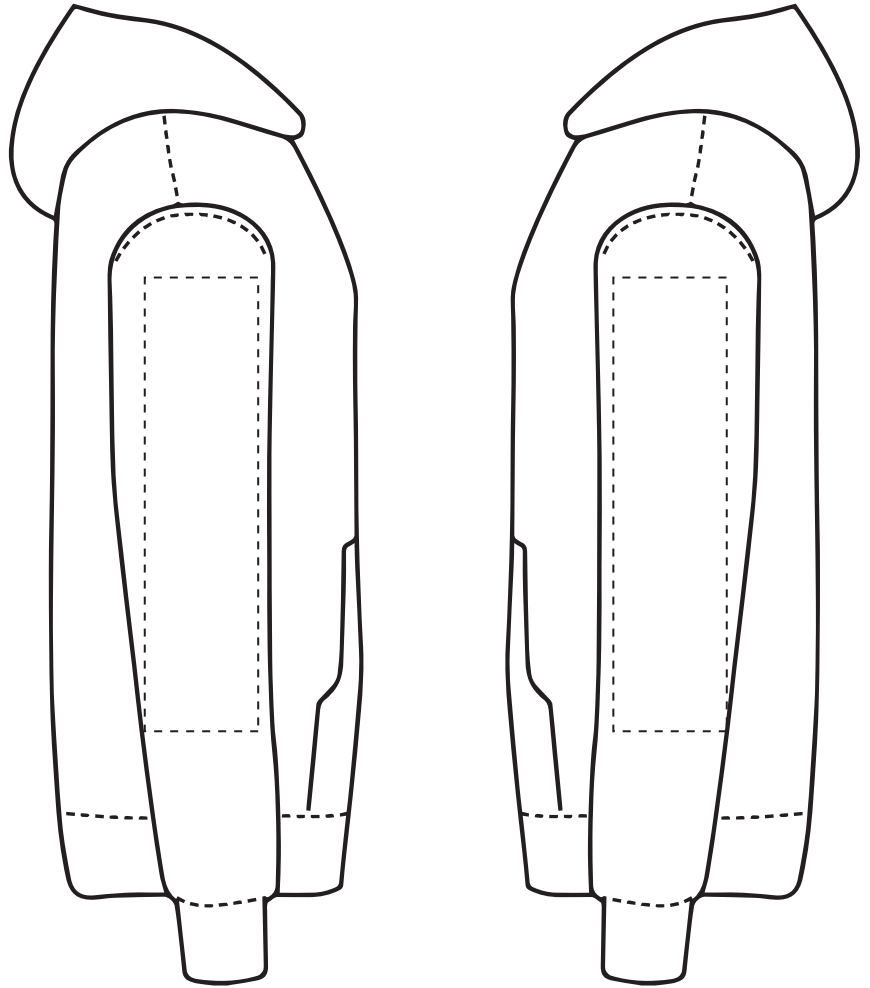

Left Sleeve

Your Ref:	Quantity:	Product Code: HF0004
Our Ref:	Version: 1	Product Colour: White

PRINTING CONCERNS: PRINT MAY DISCOLOUR

PRODUCT INFO: DUE TO THE NATURE OF THE PRODUCT THE PRINT POSITION MAY VARY BY 2 - 3 MM

PANTONE REFERENCE(S)

The dashed line is to demonstrate print area and will not appear on your printed item

- Colour 1
- Colour 1
- Colour 1
- Colour 1

ARTWORK SCALE 15%

Right Sleeve