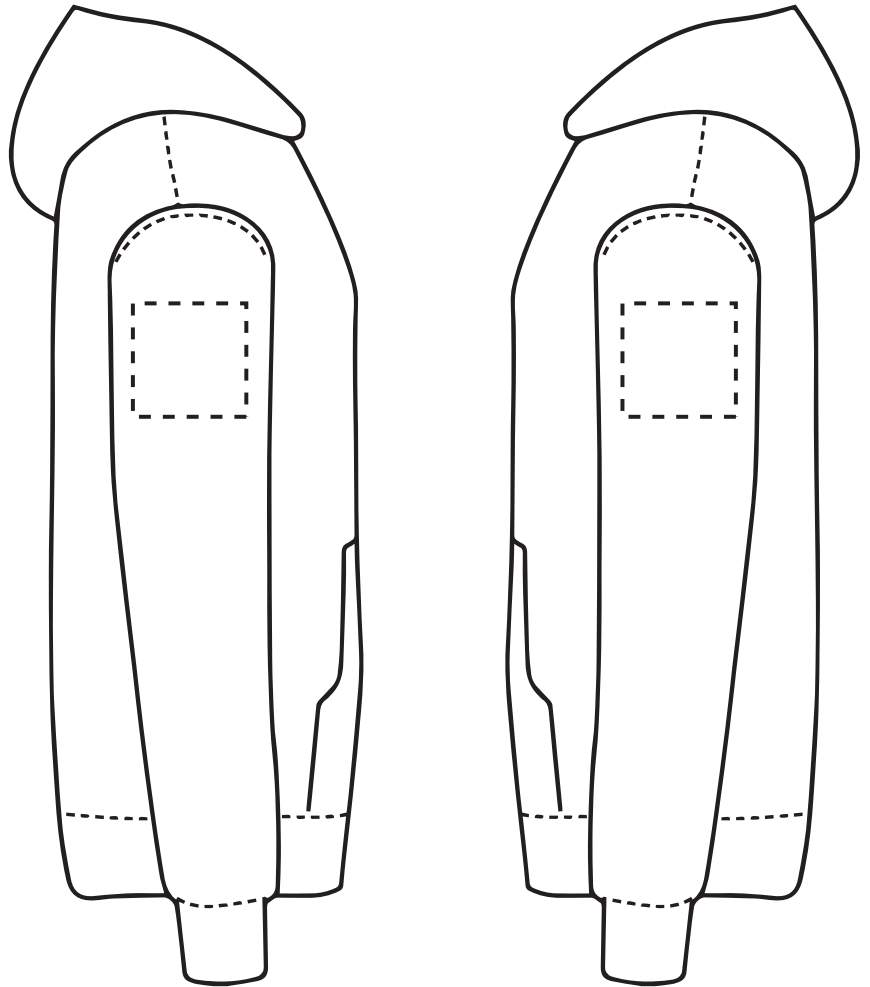

Left Sleeve

Your Ref:	Quantity:	Product Code: HF0004
Our Ref:	Version: 1	Product Colour: White

PRINTING CONCERNS: PRINT MAY DISCOLOUR

PRODUCT INFO: DUE TO THE NATURE OF THE PRODUCT THE PRINT POSITION MAY VARY BY 2 - 3 MM

PANTONE REFERENCE(S)

The dashed line is to demonstrate print area and will not appear on your printed item

- Colour 1
- Colour 1
- Colour 1
- Colour 1

ARTWORK SCALE 15%

Right Sleeve