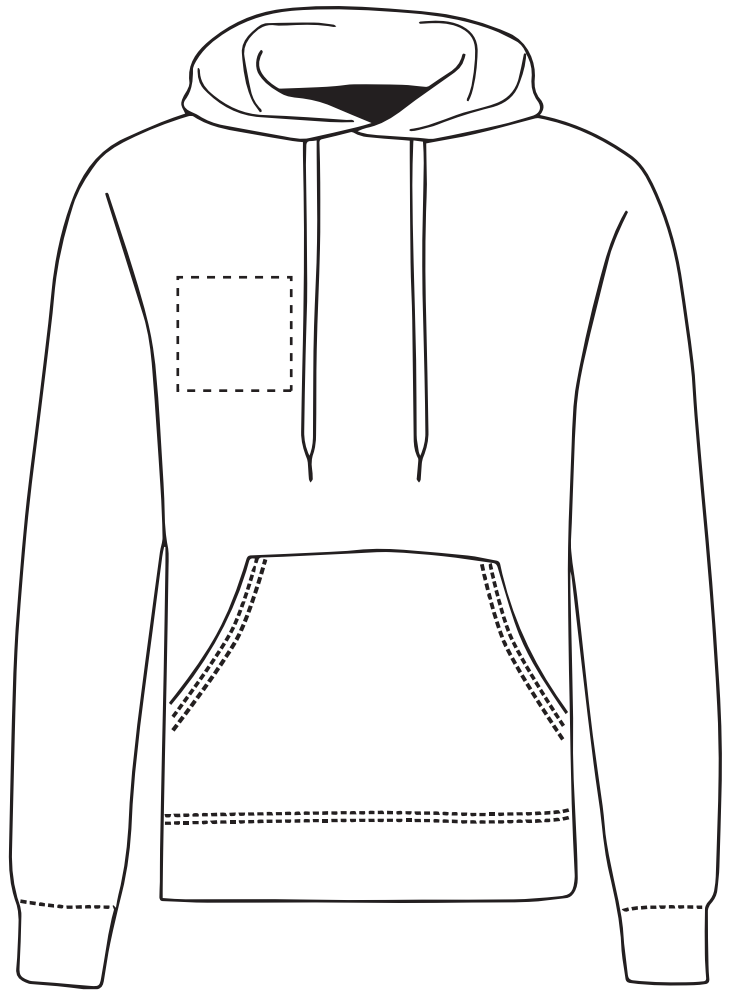

Your Ref:	Quantity:	Product Code: HF0004
Our Ref:	Version: 1	Product Colour: White

PRINTING CONCERNS: PRINT MAY DISCOLOUR

PRODUCT INFO: DUE TO THE NATURE OF THE PRODUCT THE PRINT POSITION MAY VARY BY 2 - 3 MM

PANTONE REFERENCE(S)

The dashed line is to demonstrate print area and will not appear on your printed item

- Colour 1
- Colour 1
- Colour 1
- Colour 1

ARTWORK SCALE 15%